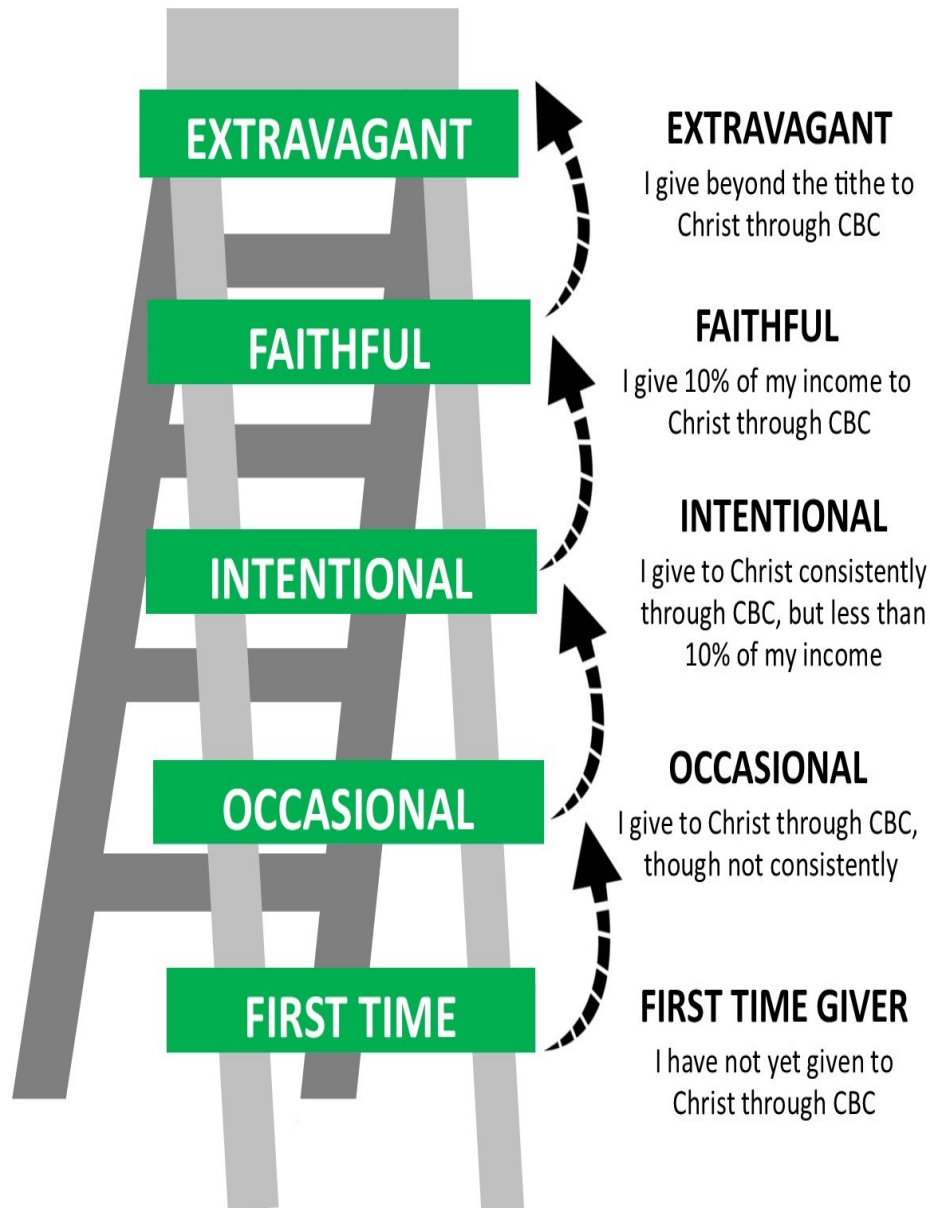

GENEROSITY LADDER CHALLENGE

WELCOME TO CENTRAL

October 28, 2018

Bible Passage:
Mark 6:30-44
Ed Rose, Lead Pastor

Embracing God's Call to Generosity

The Miracle of Generosity

SCRIPTURE MEMORY

Proverbs 3:5-6 (NIV) Trust in the LORD with all your heart and lean not on your own understanding; in all your ways acknowledge him, and he will make your paths straight.

I) Generosity is a miracle because it goes against my n_____ instincts and it t_____ my heart.

II) Generosity is the catalyst for real miracles and it r_____ my ministry potential.

A) A_____ that I have a need.

GENEROSITY LADDER CHALLENGE

The GENEROSITY LADDER CHALLENGE is a prayer journey for all believers to seek God as they evaluate their current level of generosity and commit by faith to take the next step up the Generosity Ladder.

I commit to take the next step on the Generosity Ladder

GENEROSITY CAMPAIGN

The GENEROSITY CAMPAIGN is a **10-Month** faith journey from November 2018 to August 2019. This campaign encourages believers to give over and above their normal level of giving to raise the funds necessary for our sewer expansion project as well as other improvements to our main campus.